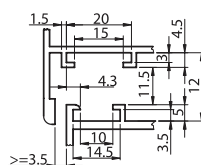

EZ FIT
FAST AND EASY TO INSTALL