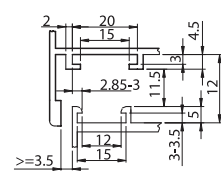

EZ FIT
FAST AND EASY TO INSTALL