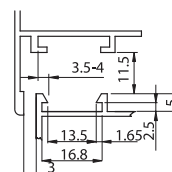

EZ FIT
FAST AND EASY TO INSTALL