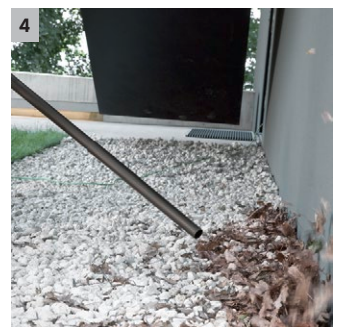

1 Special cartridge filter

- For wet and dry vacuuming without filter replacement.

2 Optimally developed: Floor nozzle and suction hose

- For the best cleaning results – whether dry, wet, fine or coarse dirt.
- For maximum vacuuming convenience and flexibility.

3 ORIGINAL PICTURE: M:\print\WD_channel_oth_2502x502_107795.tif

3 Removable handle

- Different nozzles can be directly attached to the suction hose.
- For easy vacuuming – even in confined spaces.

4 Practical blower function

- Where vacuuming is not possible, the practical blower function can be used.
- Effortless dirt removal, e.g. from a gravel bed.

WD 3 Premium *EU-I

- Optimally developed accessories for perfect cleaning results
- Practical blower function
- Stainless steel container