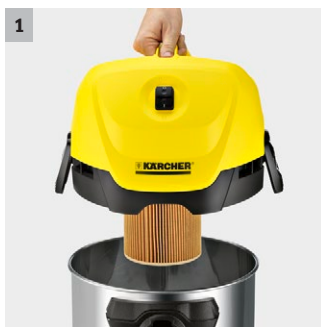

WD 3 Premium *EU-I

The super-powerful, energy-efficient WD 3 Premium multi-purpose vacuum cleaner comes equipped with a robust and corrosion-resistant 17-litre stainless steel container, as well as a cartridge filter and new accessories.

1 Special cartridge filter

- For wet and dry vacuuming without filter replacement.

2 Optimally developed: Floor nozzle and suction hose

- For the best cleaning results – whether dry, wet, fine or coarse dirt.
- For maximum vacuuming convenience and flexibility.

3 ORIGINAL PICTURE: M:\print\WD_channel_oth_2502x502_107795.tif

3 Removable handle

- Different nozzles can be directly attached to the suction hose.
- For easy vacuuming – even in confined spaces.

4 Practical blower function

- Where vacuuming is not possible, the practical blower function can be used.
- Effortless dirt removal, e.g. from a gravel bed.

WD 3 Premium *EU-I

- Optimally developed accessories for perfect cleaning results
- Practical blower function
- Stainless steel container