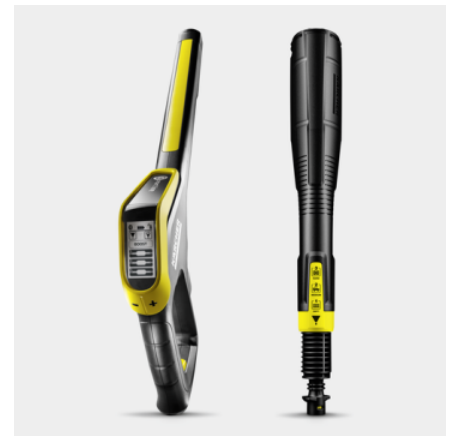

Order no. 1.317-200.0

- Smart Control spray gun with +/- buttons and LCD display for pressure control and detergent dosing
- Maximum stability thanks to low centre of gravity, hose guide and larger base
- Highly efficient water-cooled motor

Equipment

High-pressure gun		G 180 Q Smart Control
3-in-1 Multi Jet		■
High-pressure hose	m	10
Device-side Quick Connect		■
Detergent application via		Plug 'n' Clean system
Telescopic handle		■
Water-cooled motor		■
Integrated water filter		■
Adapter for A3/4" garden hose connector		■
Bluetooth-compatible		■

Boost mode for additional power in your fight against dirt

- With extra power, boost mode increases the cleaning efficiency and saves time.
- Allows powerful spot-cleaning of stubborn dirt.

Smart Control spray gun and 3-in-1 Multi Jet spray lance

- Spray gun with LCD display and buttons for pressure or detergent dosing.
- The rotating 3-in-1 Multi Jet contains three different nozzles for easy replacement.
- Quick Connect for easily connecting high-pressure hose and accessories.