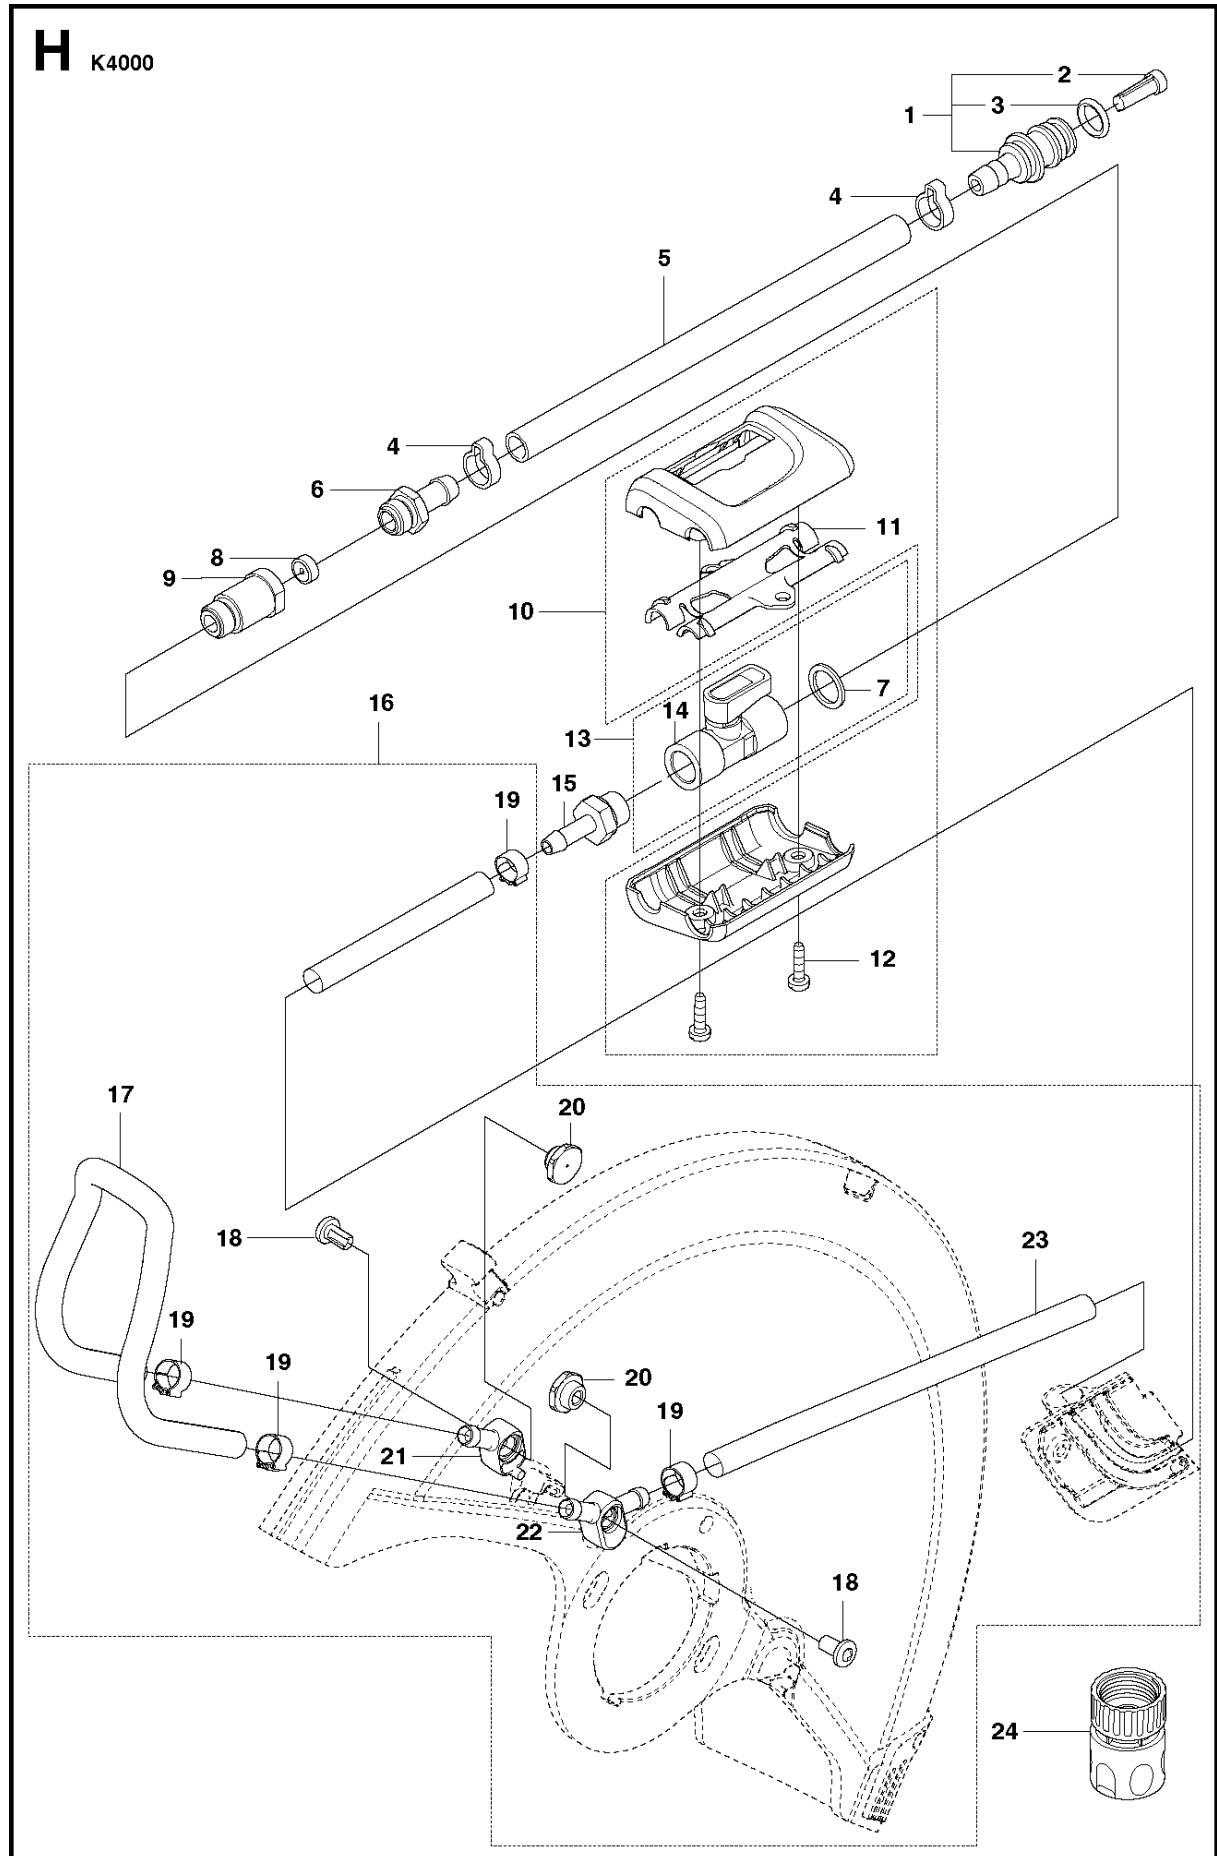

HOSE

K 4000, 2018-03

Ref	Part No	Description	Remark	QTY KIT
1	506 29 57-02	NIPPLE	Inlc. 2 - 3	1
2	506 29 88-01	FILTER		1
3	505 10 35-01	O-RING		1
4	576 12 97-01	HOSE CLAMP		2
5	506 60 75-01	HOSE		1
6	501 07 42-01	NIPPLE		1
7	531 07 42-60	WASHER		1
8	506 48 61-01	FLOW CONTROL		1
9	575 30 33-01	NIPPLE		1
10	522 94 51-01	HOUSING	Inlc. 11 - 12	1
11	510 18 75-01	INSERT	Not for UK	1
12	504 90 94-10	SCREW ITXSCT	UK	2
12	504 90 94-10	SCREW ITXSCT	RoW	3
13	510 19 59-01	VALVE KIT	Inlc. 7, 14	1
14	576 25 80-01	VALVE		1
15	589 99 66-01	NIPPLE		1
16	505 09 54-07	HOSE KIT	Inlc. 17 - 23	1
17	578 19 81-07	HOSE	320mm	1
18	504 63 46-01	SCREW ITXSCT		2
19	506 49 87-01	HOSE CLAMP		4
20	576 79 84-01	NIPPLE		2
21	504 63 45-01	HOUSING		1
22	505 11 55-01	HOUSING		1
23	578 19 81-08	HOSE	720mm	1
24	503 26 60-03	COUPLER	USA	1
24	503 26 60-04	COUPLER	RoW	1