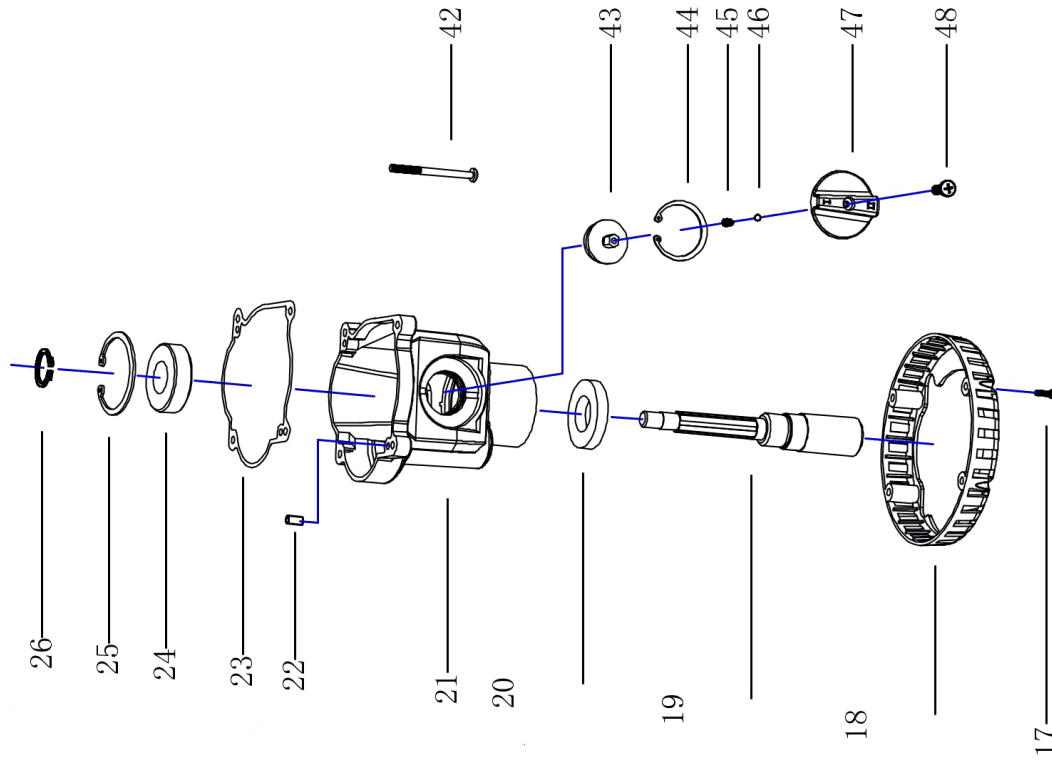

Part-list	ES	EN	Prod.	
13	24513 1	MANGO SUPERIOR RUBIMIX-9N	UPPER HANDLE RUBIMIX-9N	
14	24384 1	INTERRUPTOR 230V RUBIMIX-16 ERGOMAX	SWITCH CONTROL 230V RUBIMIX-16 ERGOMAX	25940, 25944, 24954, 24958, 24986
14	24529 1	INTERRUPTOR 110V RUBIMIX-16 ERGOMAX	SWITCH CONTROL 110V RUBIMIX-16 ERGOMAX	25942, 25948, 24949
15	25115 1	CONDENSADOR RUBIMIX-9	CAPACITOR RMIX-9-BL	
16	25114 1	FIJACION CABLE RUBIMIX-9	CORD CAMP RMIX-9-BL	
17	24345 19	TORN ST3,9X14	SCREW ST3,9X14	
27	25193 1	ENGRANAJE GRANDE RUBIMIX-9	BIG GEAR RMIX-9-BL	
28	25122 1	RODAMIENTO 6000 RUBIMIX-9	6000 BEARING RMIX-9-BL	
29	25735 2	RODAMIENTO 698 2Z	BEARING 698 2Z	
32	25202 1	ANILLO ELAST.Ø 10 RMIX-9 DUP	CIRCLIP DIA.10 RMIX-9 DUP	
33	24520 1	CUBIERTA MOTOR RUBIMIX-9N	MOTOR COVER RUBIMIX-9N	
34	24521 1	MANGO INFERIOR RUBIMIX-9N	LOWER HANDLE RUBIMIX-9N	
35	25734 1	PROTECCION CABLE RUBIMIX-9-N	CORD GUARD RMIX-9-N	
36	24411 1	ENCHUFE CABLE RMIX-16 230V 2X1MM UK	POWER CORD RUBIMIX-16 230V 2X1MM UK	25944
36	25738 1	ENCHUFE 230V AUS.RUBIMIX-9	WIRE 230V AUS.RMIX-9-BL	24954
36	24381 1	ENCHUFE CABLE RMIX-16 230V 2X1MM VDE	POWER CORD RUBIMIX-16 230V 2X1MM VDE	25940, 24958, 24986
36	24410 1	ENCHUFE CABLE RMIX-16 110V 2X1MM USA	POWER CORD RUBIMIX-16 110V 2X1MM USA	25948, 25949
36	24412 1	ENCHUFE CABLE RMIX-16 110V 2X1MM UK	POWER CORD RUBIMIX-16 110V 2X1MM UK	25942
37	25572 3	TORN M4X6 ST RUBIMIX-9 PLUS	SCREW M4X6 ST RMIX-9-BL PLUS	
38	25191 1	RODAMIENTO 6001 RUBIMIX-9	6001 BEARING RMIX-9-BL	
39	25577 1	MECHA ENGRASE 5X5X40	GREASE WICK 5X5X40	
40	24522 1	TAPA ACEITE RUBIMIX-9N POS.40	FRAME OIL COVER RUBIMIX-9N POS.40	
41	25581 2	TORN M3X10 RUBIMIX-9 PLUS	SCREW M3X10 RMIX-9-BL PLUS	
49	24604 1	CHAVETA EJE ENGRANAJE RUBIMIX	GEAR SHAFT PIN RUBIMIX	
51	25747 1	KIT ENGRANAJE, EJE, CHAVETA RUBIMIX-9 N	KIT GEAR, AXLE, PIN RUBIMIX-9 N	