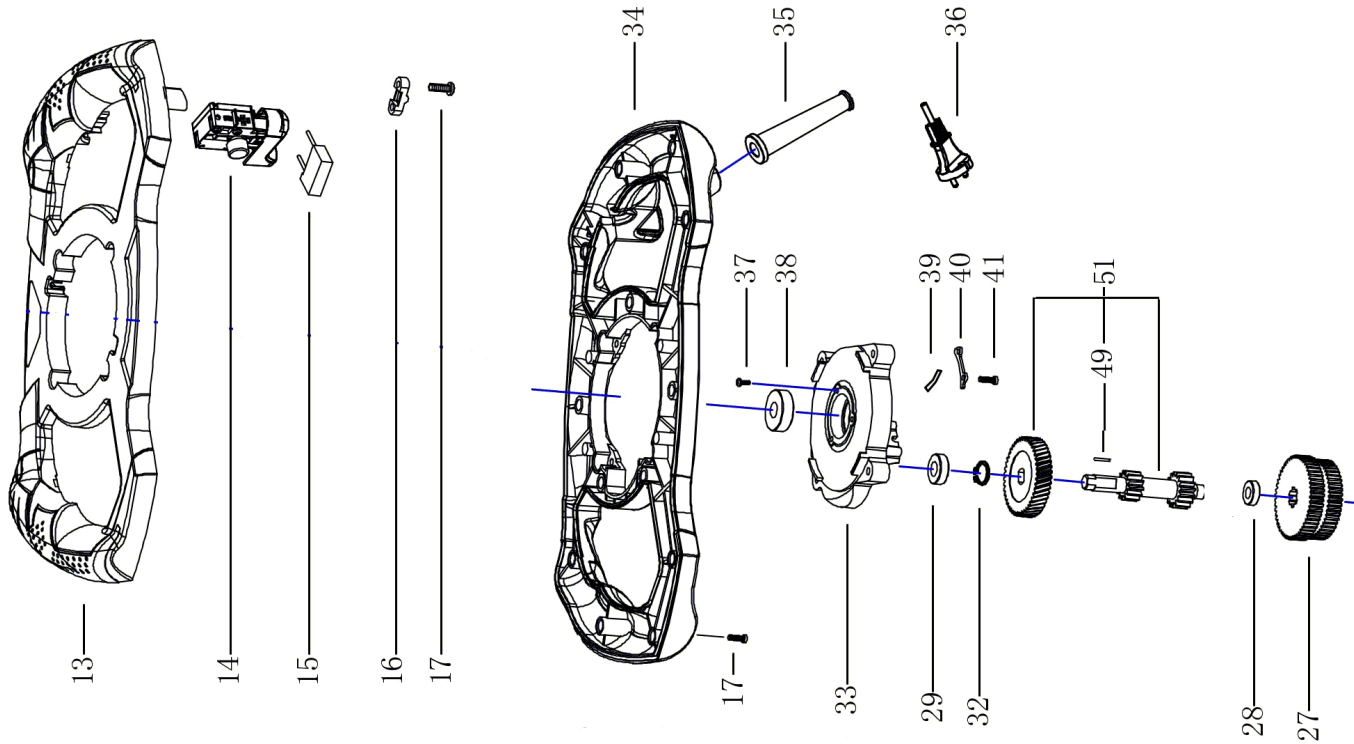

Part-list	ES	EN	Prod.	
13	24513 1	MANGO SUPERIOR RUBIMIX-9N	UPPER HANDLE RUBIMIX-9N	
14	24384 1	INTERRUPTOR 230V RUBIMIX-16 ERGOMAX	SWITCH CONTROL 230V RUBIMIX-16 ERGOMAX	25940, 25944, 24954, 24958, 24986
14	24529 1	INTERRUPTOR 110V RUBIMIX-16 ERGOMAX	SWITCH CONTROL 110V RUBIMIX-16 ERGOMAX	25942, 25948, 24949
15	25115 1	CONDENSADOR RUBIMIX-9	CAPACITOR RMIX-9-BL	
16	25114 1	FIJACION CABLE RUBIMIX-9	CORD CAMP RMIX-9-BL	
17	24345 19	TORN ST3,9X14	SCREW ST3,9X14	
27	25193 1	ENGRANAJE GRANDE RUBIMIX-9	BIG GEAR RMIX-9-BL	
28	25122 1	RODAMIENTO 6000 RUBIMIX-9	6000 BEARING RMIX-9-BL	
29	25735 2	RODAMIENTO 698 2Z	BEARING 698 2Z	
32	25202 1	ANILLO ELAST.Ø 10 RMIX-9 DUP	CIRCLIP DIA.10 RMIX-9 DUP	
33	24520 1	CUBIERTA MOTOR RUBIMIX-9N	MOTOR COVER RUBIMIX-9N	
34	24521 1	MANGO INFERIOR RUBIMIX-9N	LOWER HANDLE RUBIMIX-9N	
35	25734 1	PROTECCION CABLE RUBIMIX-9-N	CORD GUARD RMIX-9-N	
36	24411 1	ENCHUFE CABLE RMIX-16 230V 2X1MM UK	POWER CORD RUBIMIX-16 230V 2X1MM UK	25944
36	25738 1	ENCHUFE 230V AUS.RUBIMIX-9	WIRE 230V AUS.RMIX-9-BL	24954
36	24381 1	ENCHUFE CABLE RMIX-16 230V 2X1MM VDE	POWER CORD RUBIMIX-16 230V 2X1MM VDE	25940, 24958, 24986
36	24410 1	ENCHUFE CABLE RMIX-16 110V 2X1MM USA	POWER CORD RUBIMIX-16 110V 2X1MM USA	25948, 25949
36	24412 1	ENCHUFE CABLE RMIX-16 110V 2X1MM UK	POWER CORD RUBIMIX-16 110V 2X1MM UK	25942
37	25572 3	TORN M4X6 ST RUBIMIX-9 PLUS	SCREW M4X6 ST RMIX-9-BL PLUS	
38	25191 1	RODAMIENTO 6001 RUBIMIX-9	6001 BEARING RMIX-9-BL	
39	25577 1	MECHA ENGRASE 5X5X40	GREASE WICK 5X5X40	
40	24522 1	TAPA ACEITE RUBIMIX-9N POS.40	FRAME OIL COVER RUBIMIX-9N POS.40	
41	25581 2	TORN M3X10 RUBIMIX-9 PLUS	SCREW M3X10 RMIX-9-BL PLUS	
49	24604 1	CHAVETA EJE ENGRANAJE RUBIMIX	GEAR SHAFT PIN RUBIMIX	
51	25747 1	KIT ENGRANAJE, EJE, CHAVETA RUBIMIX-9 N	KIT GEAR, AXLE, PIN RUBIMIX-9 N