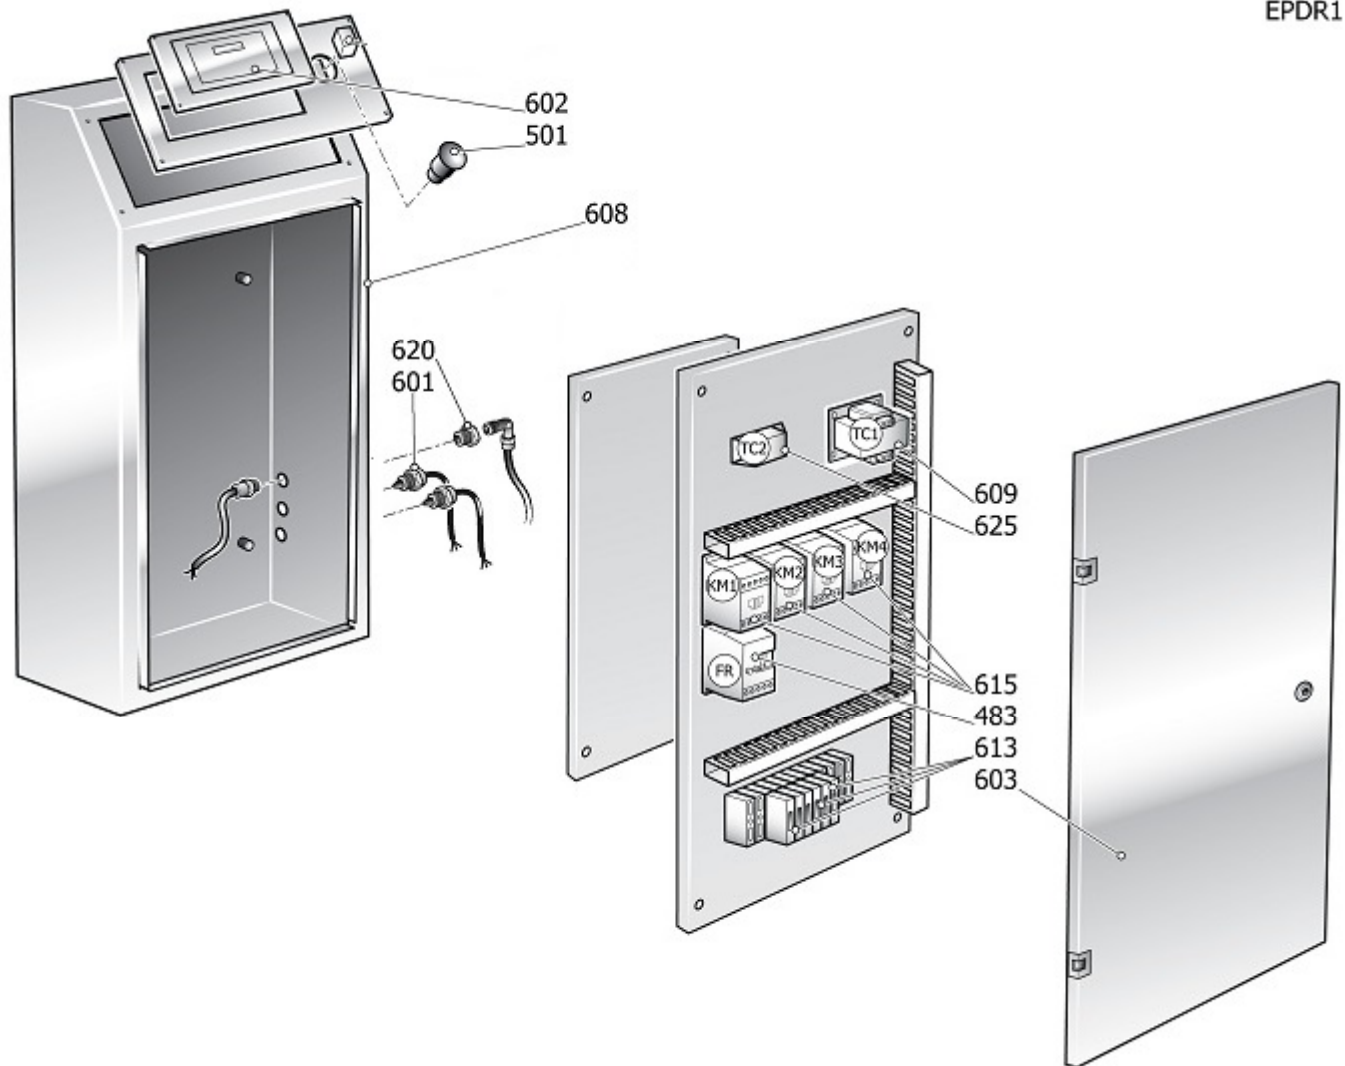

EPDR1

#451PO0500V43

CABINA ELECTRICA

Pos	Component	MU	Multiplier
483	#008470000	RELE TERMICO	PZ 1,0
483	9064852	RELE TERMICO	PZ 1,0
501	EOP270KIT216	PULSANTE DE EMERGENCIA	PZ 1,0
601	#008333000	SONDA TEMPERATURA	PZ 1,0
602	9062717SGL	CONTROLADOR ELECTRONICO	PZ 1,0
603	#151LK0012V43	PORTILLO ASIENTO ELECTRICO	PZ 1,0
608	#151PO0001V43	ASIENTO ELECTRICO	PZ 1,0
609	E0M14100424	TRANSFORMADOR	PZ 1,0
613	E0M11WEBGG00	FUS.10X38-0.5A CH10	PZ 2,0
613	E0M11WEBGG01	FUS.10X38-1A CH10	PZ 4,0
613	E0M11WEBGG04	FUS.10X38-4A CH10	PZ 6,0
615	E0M013210	CNT.S00 9A 24V 3RT2016-1AB02	PZ 2,0
615	E0M013212	CONT.S0 NC12A24V 3RT2017-1AB02	PZ 1,0
620	#008167010	TRANSDUCTOR	PZ 1,0
625	E0M14005406	TRASF.3,2VA 400V/6V	PZ 1,0