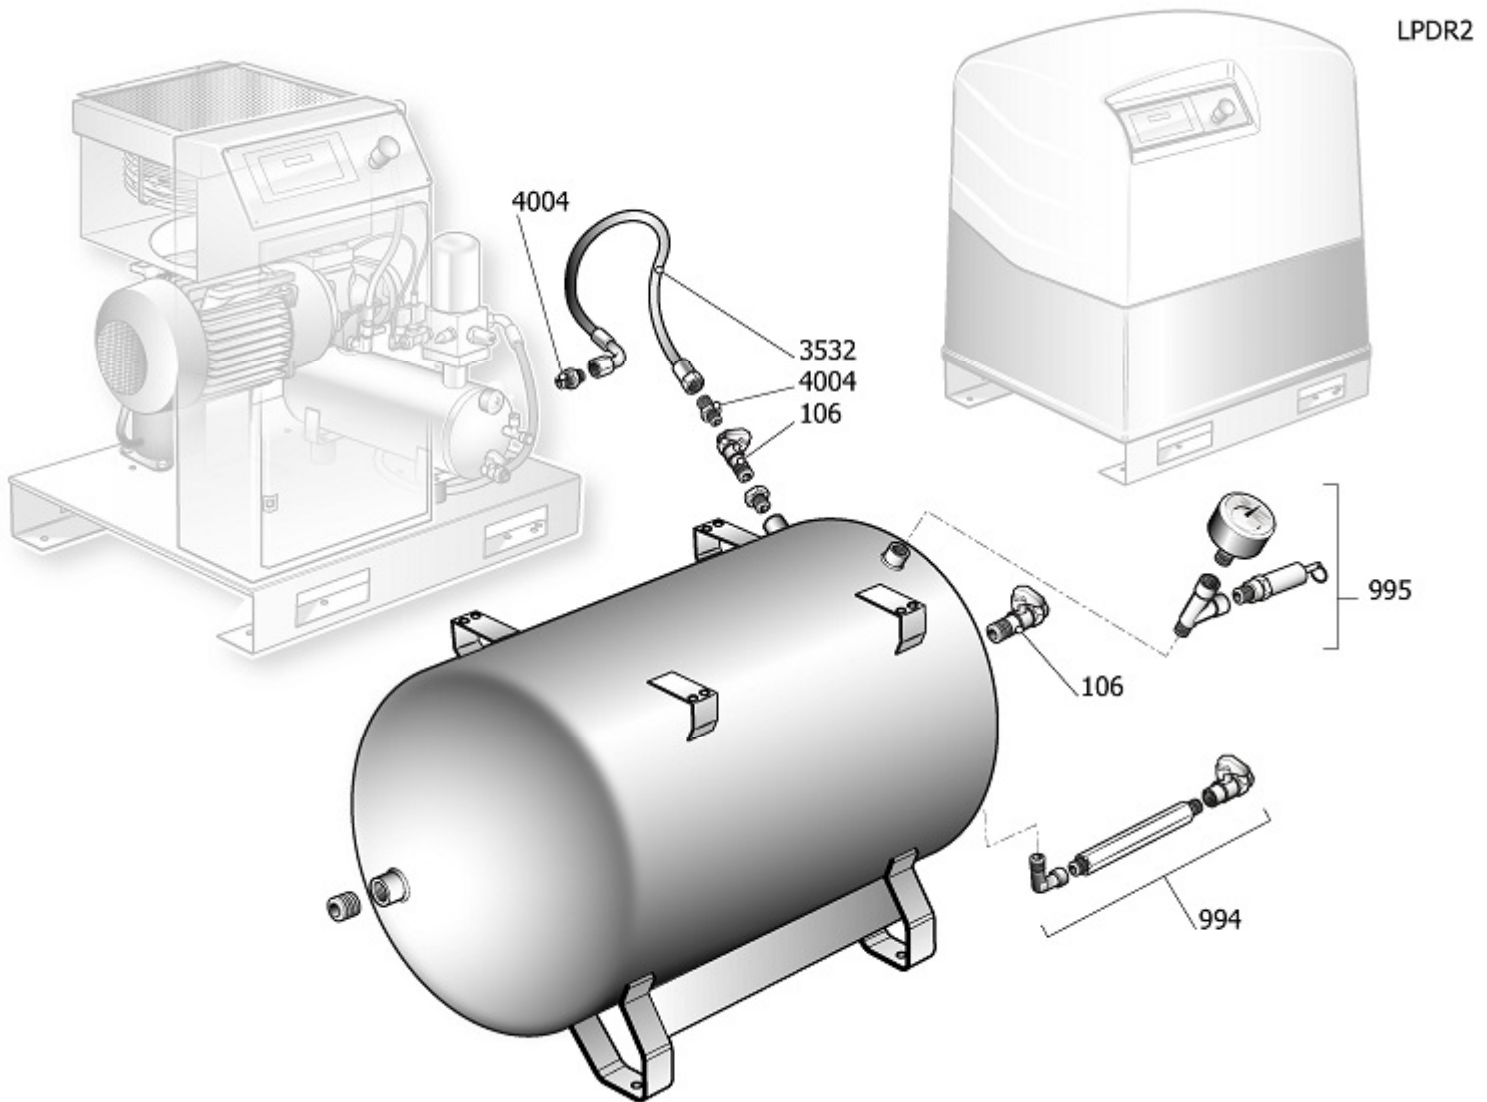

SPDR1

V91PO92LEV180

COMPACT D7-270-ES

Pos	Component	MU	Multiplier	
164	4101290	EMPALME L MF R3/8	PZ	1,0
400		CABINA COMPLETA		
425		TANK COMPONENT		
450		COMPONENTES DE COMPRESORES		
600	#451PO0500V43	CABINA ELECTRICA	PZ	1,0
1000		LONG LIFE KIT LIST		

MPDR1

CABINA COMPLETA

Pos	Component		MU	Multiplier
174	#151PO0036	CARENADO SUPERIOR	PZ	1,0
175	#151LK0028	CARENADO INFERIOR	PZ	1,0

TANK COMPONENT

Pos	Component		MU	Multiplier
106	#322048000	GRIFO DE LINEA	PZ	1,0
106	9047089	GRIFO DE LINEA	PZ	1,0
994	9421512	KIT DESCARGA CONDENSACION	PZ	1,0
995	9421739	KIT MN+VS 11B S_500-S_270 PLUS	PZ	1,0
3532	#191PC0021	TUBO FLX 1/2 BSP FD+F90 L290	PZ	1,0
4004	#011000418	RACC.ADT.MM 1/2" BSP	PZ	2,0
4058	\$16901730	REDUCCION 3/4"-1/2"	PZ	2,0