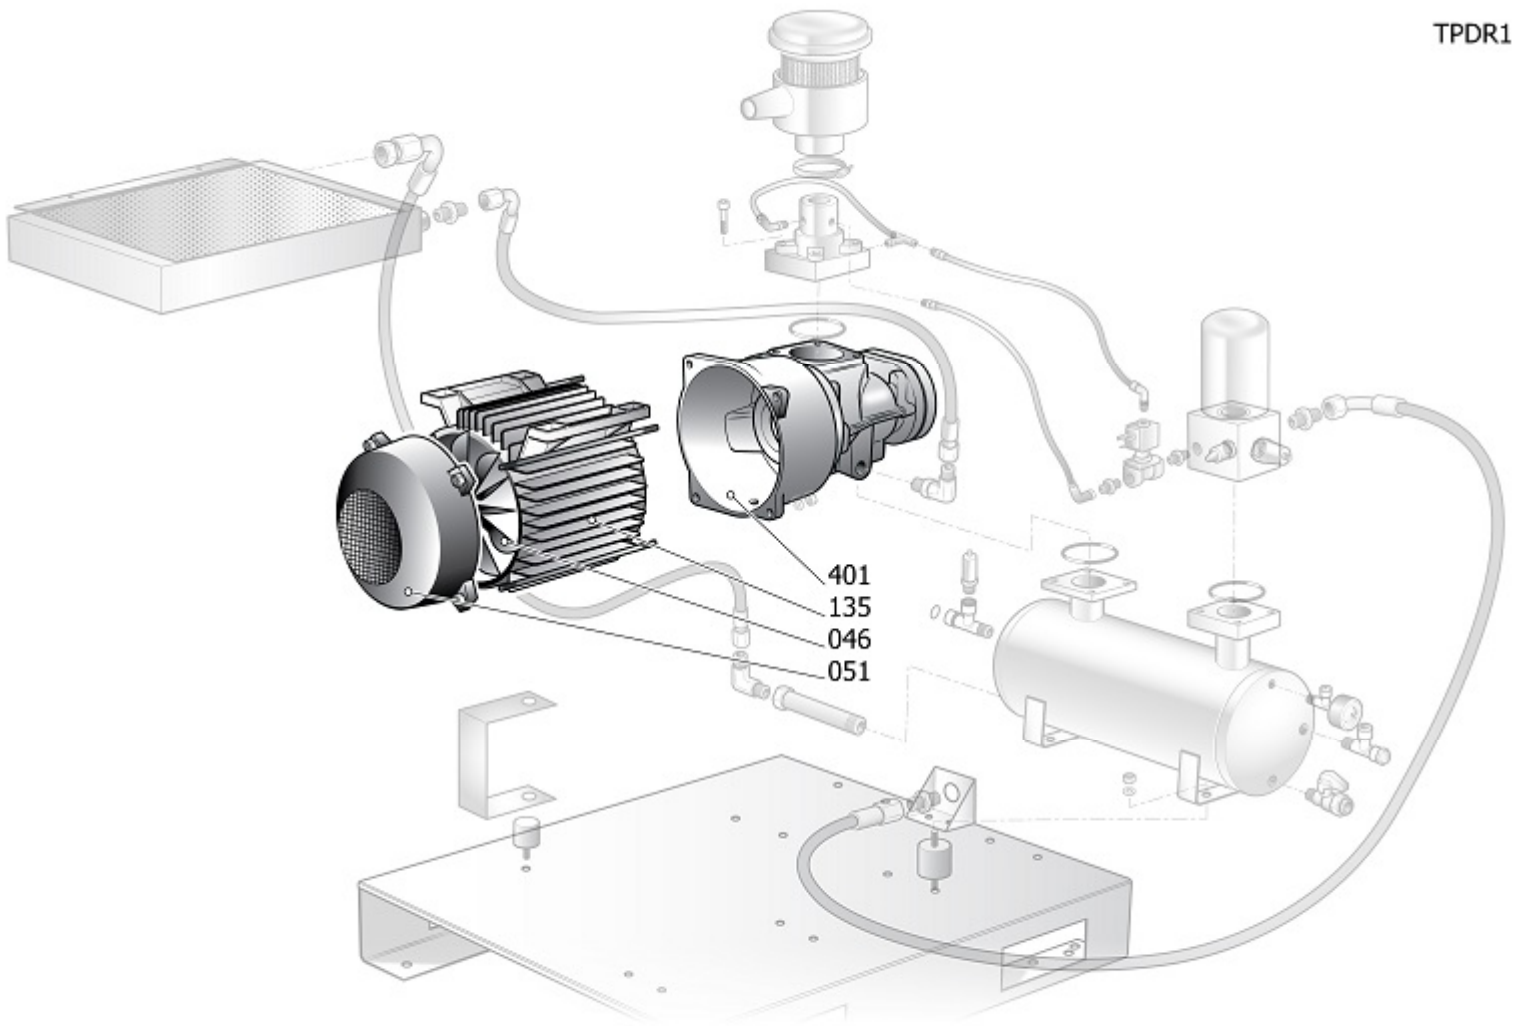

TPDR1

#560LK20622SGL

COMPONENTES DE ARRASTRE

Pos	Component		MU	Multiplier
135	#540I075622SGL	MOTOR	PZ	1,0
401	#5303000210	GRUPO TORNILLO	PZ	1,0