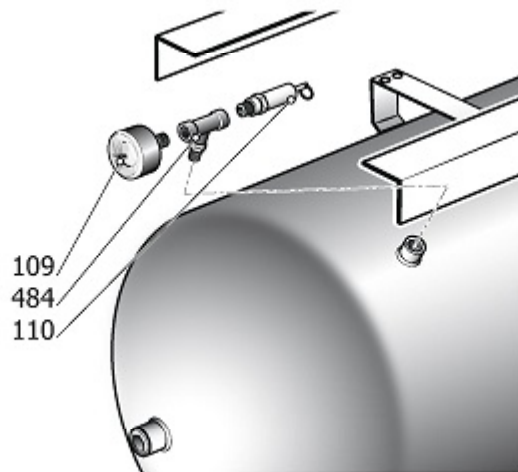

KMVSP

9421739

KIT MN+VS 11B S_500-S_270 PLUS

Pos	Component		MU	Multiplier
109	9052802	MANOMETRO	PZ	1,0
110	9049307	VALVULA DE SEGURIDAD	PZ	1,0
484	4101206	UNION EN T R3/8	PZ	1,0