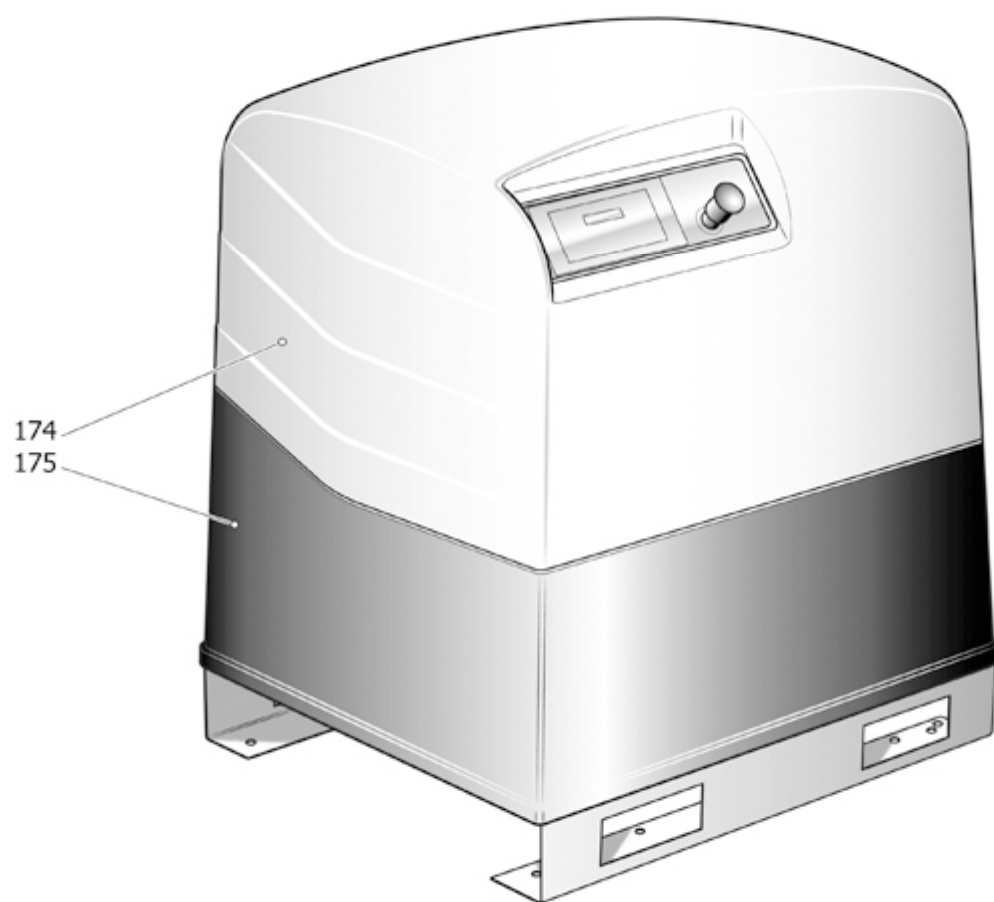

SPDR1

V91PO92LEV180

COMPACT D7-270-ES

Pos	Component	MU	Multiplier	
164	4101290	EMPALME L MF R3/8	PZ	1,0
400		CABINA COMPLETA		
425		TANK COMPONENT		
450		COMPONENTES DE COMPRESORES		
600	#451PO0500V43	CABINA ELECTRICA	PZ	1,0
1000		LONG LIFE KIT LIST		

MPDR1

CABINA COMPLETA

Pos	Component		MU	Multiplier
174	#151PO0036	CARENADO SUPERIOR	PZ	1,0
175	#151LK0028	CARENADO INFERIOR	PZ	1,0

TANK COMPONENT

Pos	Component		MU	Multiplier
106	#322048000	GRIFO DE LINEA	PZ	1,0
106	9047089	GRIFO DE LINEA	PZ	1,0
994	9421512	KIT DESCARGA CONDENSACION	PZ	1,0
995	9421739	KIT MN+VS 11B S_500-S_270 PLUS	PZ	1,0
3532	#191PC0021	TUBO FLX 1/2 BSP FD+F90 L290	PZ	1,0
4004	#011000418	RACC.ADT.MM 1/2" BSP	PZ	2,0
4058	\$16901730	REDUCCION 3/4"-1/2"	PZ	2,0