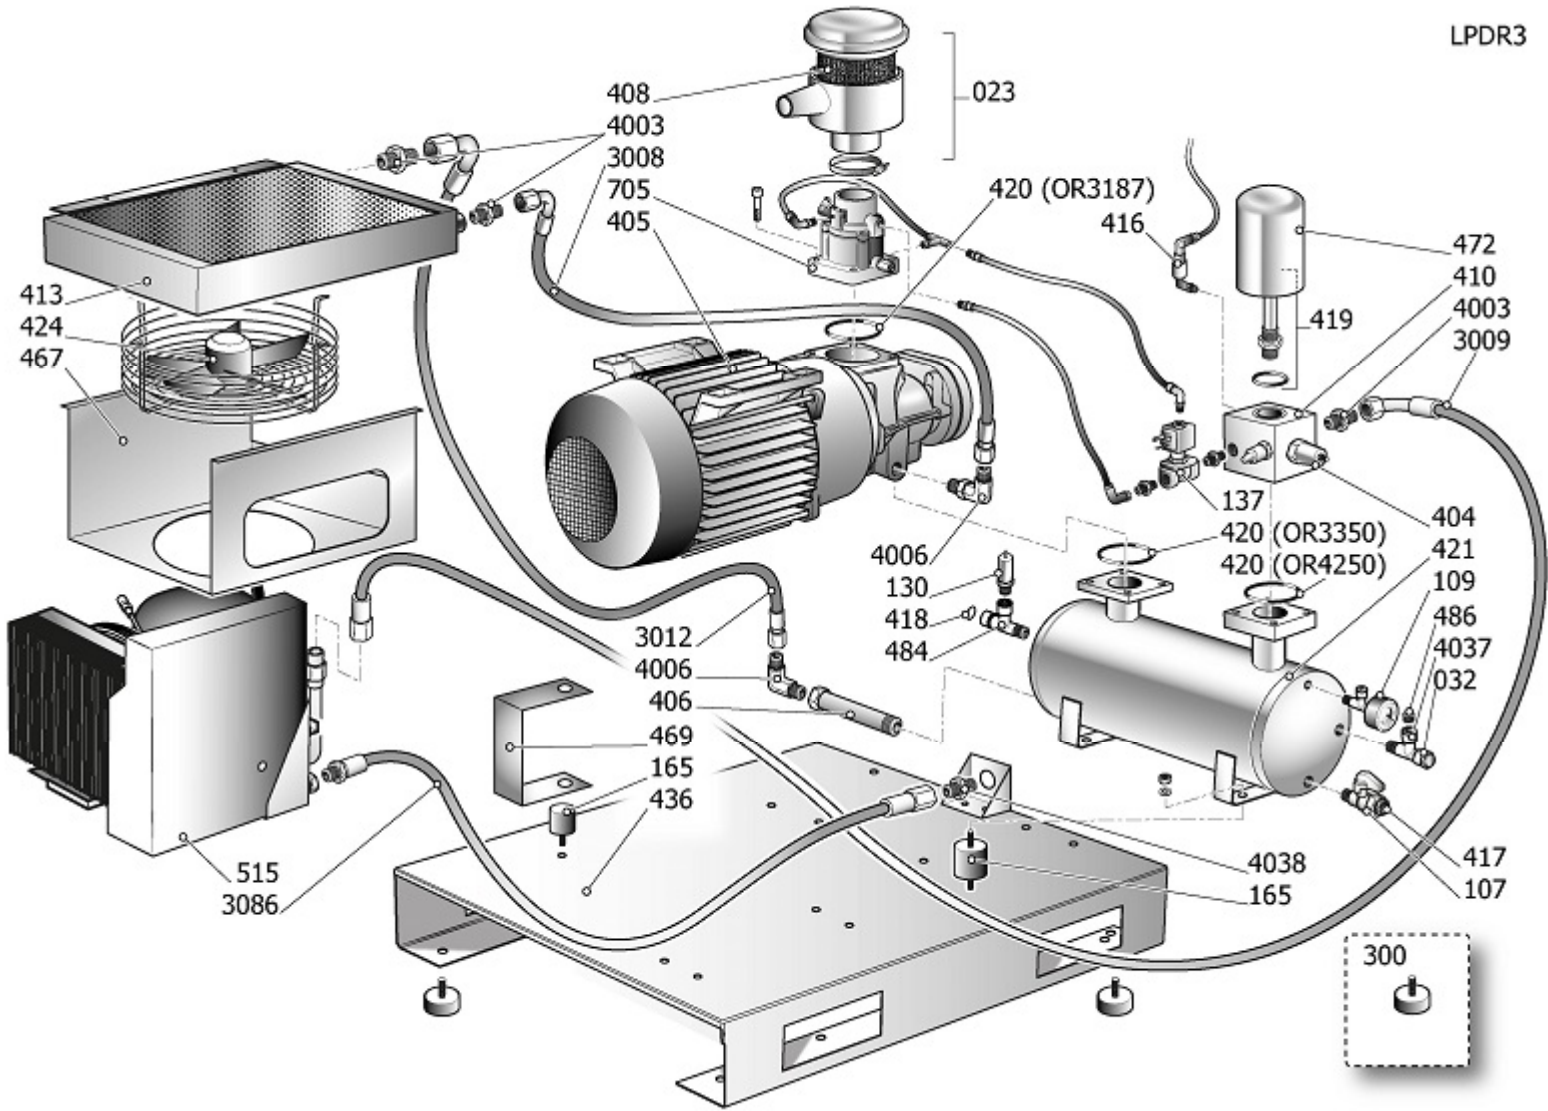

KMVSP

9421739

KIT MN+VS 11B S_500-S_270 PLUS

Pos	Component		MU	Multiplier
109	9052802	MANOMETRO	PZ	1,0
110	9049307	VALVULA DE SEGURIDAD	PZ	1,0
484	4101206	UNION EN T R3/8	PZ	1,0

LPDR3

Pos	Component	MU	Multiplier
23	#317087000	GRUPO FILTRO AIRE	PZ 1,0
32	9411267	INDICADOR ACEITE	PZ 1,0
107	#322055100	GRIFO DESCARGA CONDENSACION	PZ 1,0
109	#330060100	MANOMETRO	PZ 1,0
130	9049309	VALVULA DE SEGURIDAD	PZ 1,0
137	#008195020	ELECTROVALVULA	PZ 1,0
165	#020027100	ANTIVIBR.D40 H30 2C.M8X23 60SH	PZ 4,0
165	#020135000	ANTIVIBRADORES MF 6040 M10	PZ 1,0
300	41K0174	KIT RUEDAS/PIES	PZ 1,0
404	#347111000SGL	VALVULA PRESION MINIMA	PZ 1,0
405	#560LK20622SGL	COMPONENTES DE ARRASTRE	PZ 1,0
406	#048495000	FILTRO ACEITE	PZ 1,0
408	#017092000	FILTRO AIRE 8UM D76	PZ 1,0
410	#347144000	BLOCCHETTO DISOLEATORE	PZ 1,0
413	#048492000	RADIADOR AIRE ACEITE	PZ 1,0
416	#012121000	INDICADOR DRENAJE	PZ 1,0
417	#012023000	TAPON ACEITE	PZ 1,0
418	#011999007	TAPPO ESAG.M3/8" C/SFIATO+GRN	PZ 1,0
419	#011376010	NIPPLO SEPARATORE M24X1,5 H115	PZ 1,0
420	\$30502700	ANELLO OR 3187 VITON	PZ 1,0
420	#010090000	ANILLO OR 4250 VITON	PZ 1,0
420	#010123000	ANILLO OR 2093 VITON	PZ 1,0
420	#010124000	ANILLO OR 2087 VITON	PZ 1,0
421	#151PO0031V41	DEPOSITO SEPARADOR DE ACEITE	PZ 1,0
424	#048422001	ELECTROVENTILADOR	PZ 1,0
436	#151PO0023V17	BASE	PZ 1,0
467	#151PO0020V17	CONVOGL.RAD.CUBE SD10 R9005	PZ 1,0
469	#151PC0003V17	CHAPA MOTOR	PZ 1,0
472	#048287000	FILTRO SEPARADOR	PZ 1,0
484	4101206	UNION EN T R3/8	PZ 1,0
486	#011999006	TAPON	PZ 1,0
515	8193225	SECANTE	PZ 1,0
705	#419261011SGL	GR.ASP.10DC N/BP VKV 7,5 (1)	PZ 1,0
3008	#151PO0032	TUBO FLX 1/2 BSP FD+F90 L320	PZ 1,0
3009	#191PC0020	TUBO IMPULSION CUBE S/ESSIC.	PZ 1,0
3012	#160LJ0027	TUBO FLEX 1/2" BSP FD+F90 L550	PZ 1,0
3086	#151PC0028	TUBO FLX 1/2 BSP 1FD+1MD L236	PZ 1,0
4003	#011000417	RACC.ADT.MM 1/2" OR-BSP	PZ 3,0
4006	#011000411	RACC.ADT.90°MM 1/2"OR-BSP	PZ 2,0
4037	#011353002	UNION EN T MFF 1/2"	PZ 1,0
4038	#011000146	NIPLE 1/2 MF TUBO FLEX	PZ 1,0