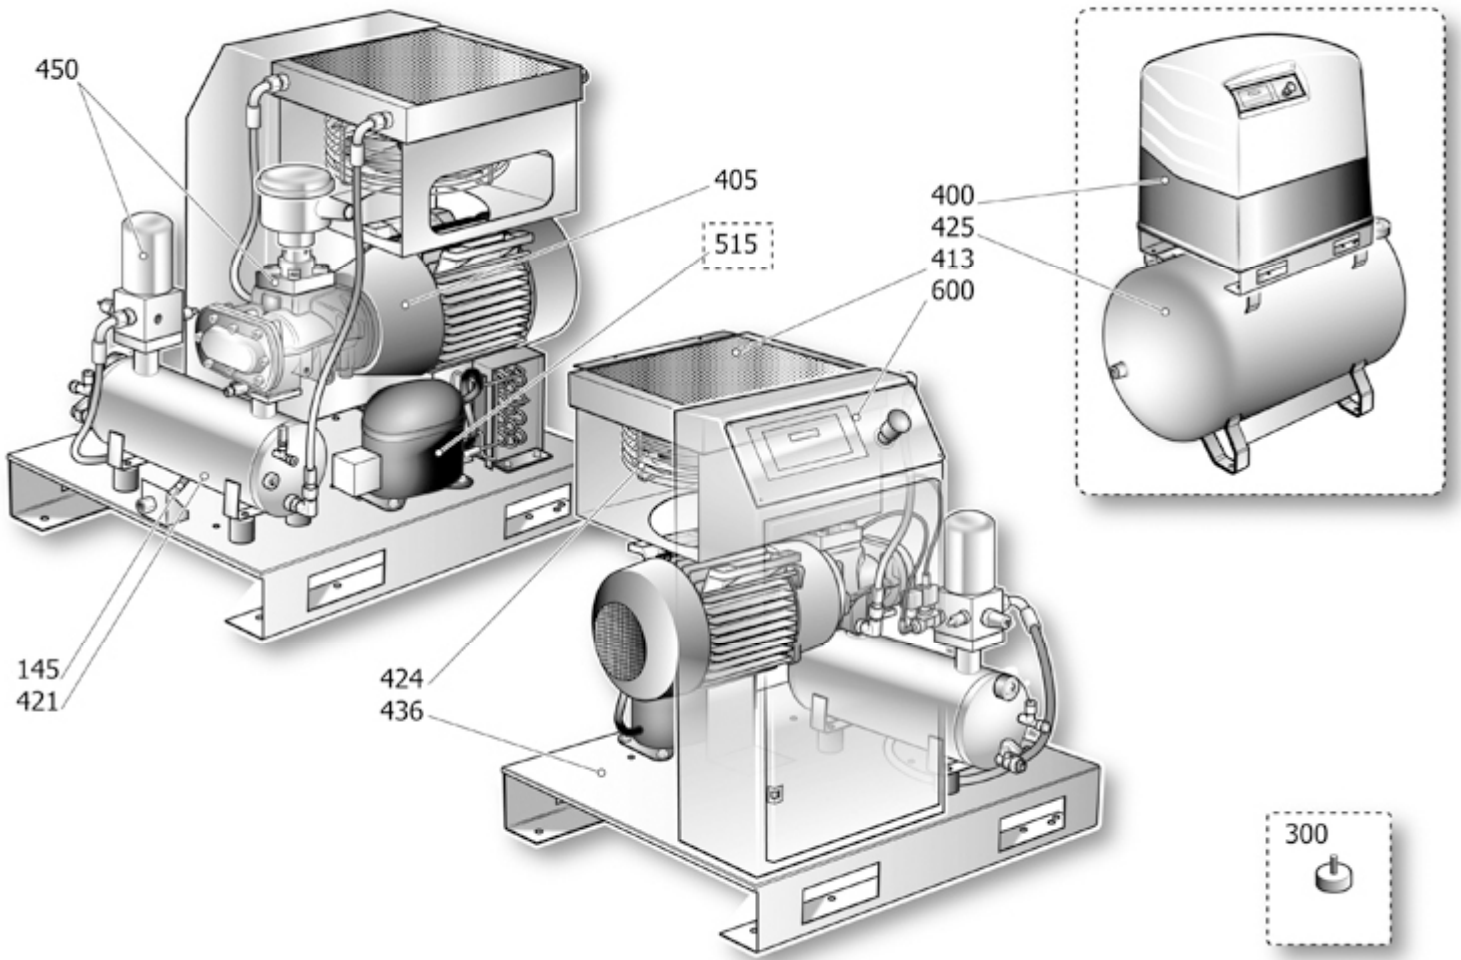

SPDR1

V91PO92LEV180

COMPACT D7-270-ES

Pos	Component	MU	Multiplier	
164	4101290	EMPALME L MF R3/8	PZ	1,0
400		CABINA COMPLETA		
425		TANK COMPONENT		
450		COMPONENTES DE COMPRESORES		
600	#451PO0500V43	CABINA ELECTRICA	PZ	1,0
1000		LONG LIFE KIT LIST		

MPDR1

CABINA COMPLETA

Pos	Component		MU	Multiplier
174	#151PO0036	CARENADO SUPERIOR	PZ	1,0
175	#151LK0028	CARENADO INFERIOR	PZ	1,0

TANK COMPONENT

Pos	Component		MU	Multiplier
106	#322048000	GRIFO DE LINEA	PZ	1,0
106	9047089	GRIFO DE LINEA	PZ	1,0
994	9421512	KIT DESCARGA CONDENSACION	PZ	1,0
995	9421739	KIT MN+VS 11B S_500-S_270 PLUS	PZ	1,0
3532	#191PC0021	TUBO FLX 1/2 BSP FD+F90 L290	PZ	1,0
4004	#011000418	RACC.ADT.MM 1/2" BSP	PZ	2,0
4058	\$16901730	REDUCCION 3/4"-1/2"	PZ	2,0