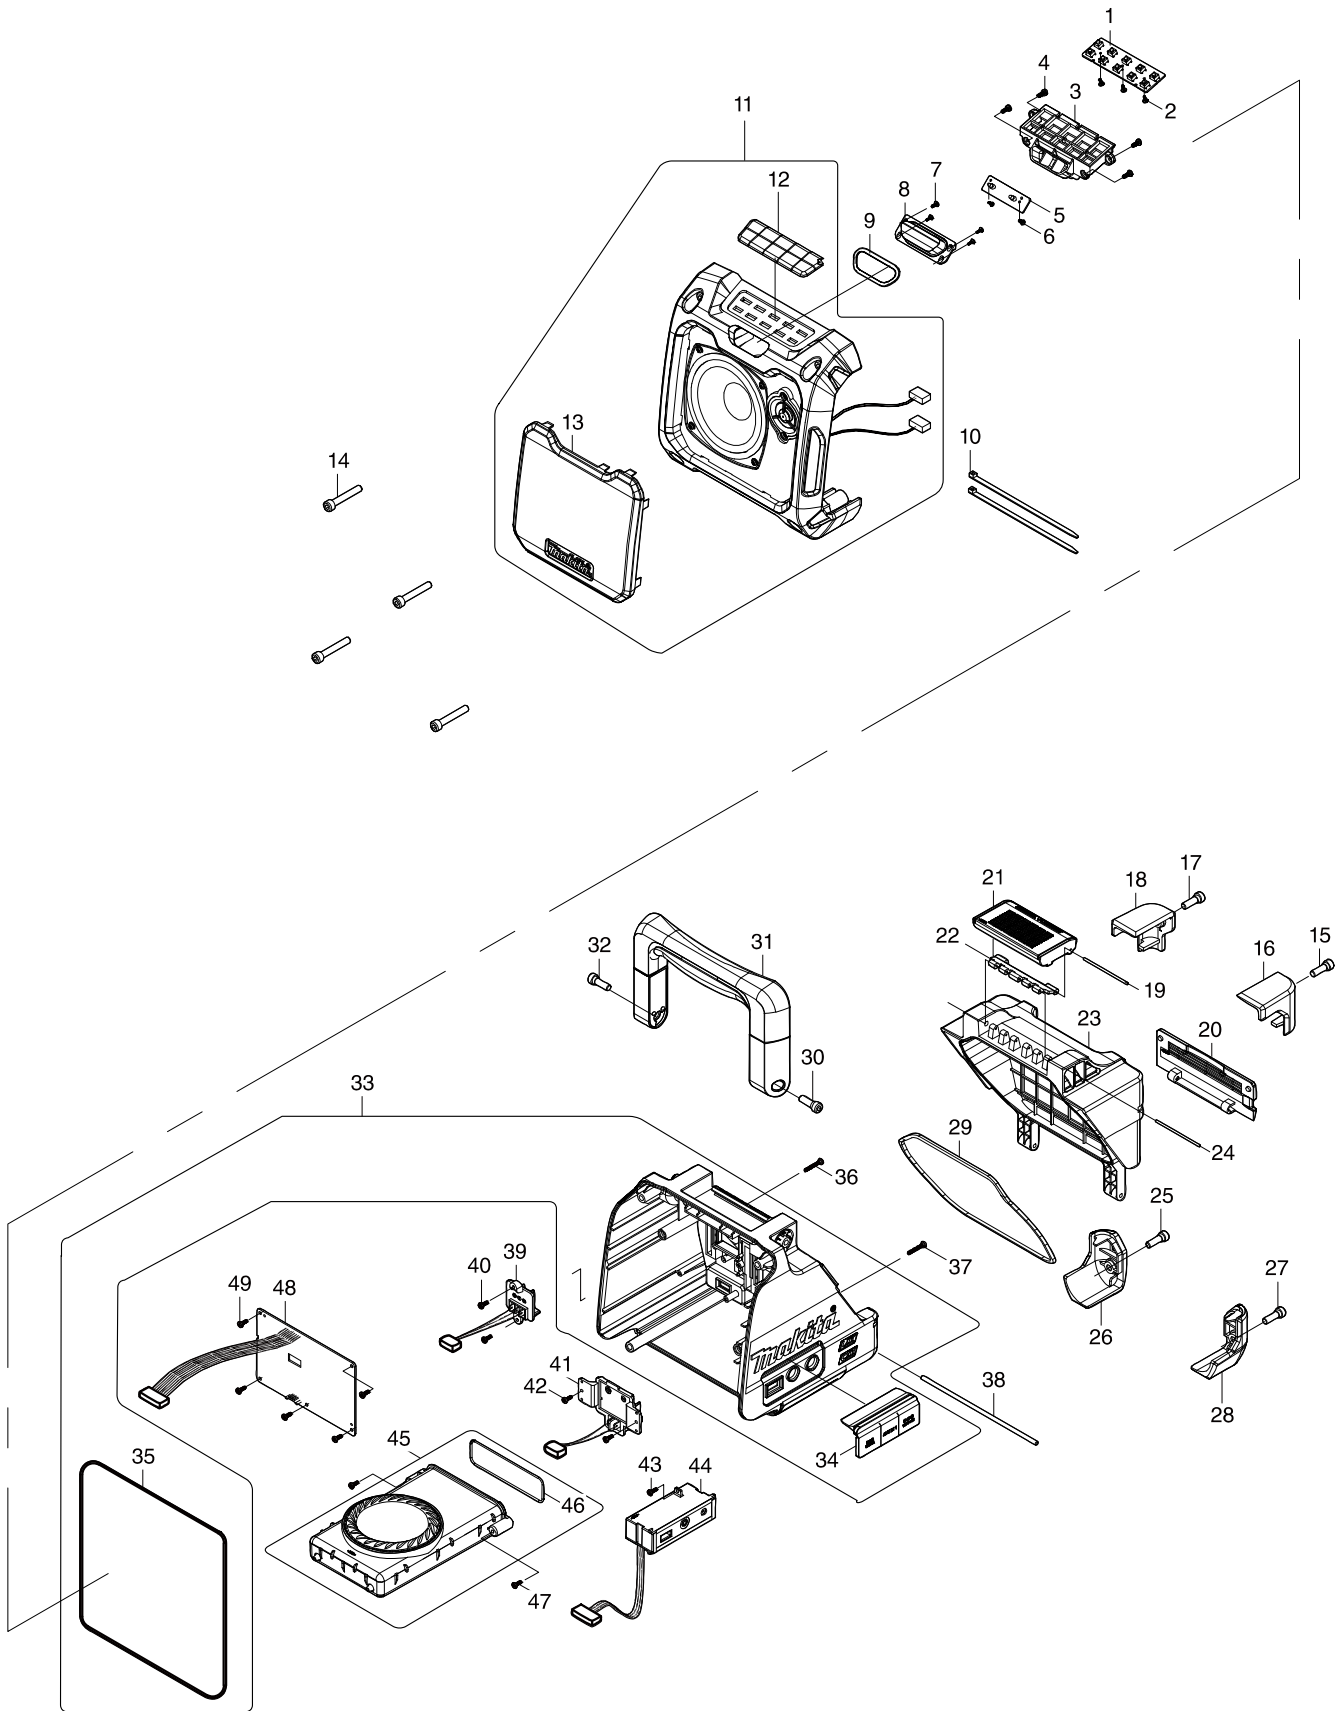

Modelo DMR201 CORDLESS JOB SITE SPEAKER

Modelo DMR201 CORDLESS JOB SITE SPEAKER

Artículo	Código	Descripción	Interc	Cantida	N/O	Opción 1	Opción 2	Notas
001	SE00000642	PCB C ASS'Y		1				
002	SE00000520	SCREW PTPW 2X6(NI) 29S15106002		3				
003	SE00000643	RUBBER KEY HOLDER		1				
004	SE00000521	SCREW PTB 3X8(ZK) 29S16308001		4				
005	SE00000644	PCB D LED ASS'Y		1				
006	SE00000520	SCREW PTPW 2X6(NI) 29S15106002		2				
007	SE00000520	SCREW PTPW 2X6(NI) 29S15106002		4				
008	SE00000524	LED LENS 3290B30000010		1				
009	SE00000525	LED LENS PACKING 2400B300500		1				
010	SE00000195	W/TIES 100MM		2				
011	SE00000645	FRONT CABINET ASS'Y-BLUE		1				
D10		INC. 12,13						
012	SE00000647	RUBBER KEY		1				
013	SE00000648	SPEAKER GRILL		1				
014	SE00000530	SCREW PTHE 6X37(CR) 29S1793701		4				
015	SE09176166	HEX SCREW M6X16		1				
016	SE00000531	BATTERY BUMPER R 3163B30000010		1				
017	SE09176166	HEX SCREW M6X16		1				
018	SE00000532	BATTERY BUMPER L 3162B30000010		1				
019	SE00000533	PIN D2X88 2100B300100		1				
020	SE00000534	PHONE COVER ASS'Y 011B3A5		1				
021	SE00000535	LOCKER COVER 3121B30000010		1				
022	SE00000536	LOCKER HINGE 3300B30000010		1				
023	SE00000537	BATTERY COVER (BLUE) 3120B3000		1				
024	SE00000539	PIN D2X77 2100B300200		1				
025	SE09176166	HEX SCREW M6X16		1				
026	SE00000540	REAR BUMPER L 3160B30000010		1				
027	SE09176166	HEX SCREW M6X16		1				
028	SE00000541	REAR BUMPER R 3161B30000010		1				
029	SE00000542	BATTERY PACKING 2400B300200		1				
030	SE09176166	HEX SCREW M6X16		1				
031	SE00000543	HANDLE ASS'Y-BLUE 01HB3A1		1				
032	SE09176166	HEX SCREW M6X16		1				
033	SE00000649	REAR ASS'Y BLUE 01R AA1		1				
D10		INC. 34,35						
034	SE00000547	JACK RUBBER COVER 3126B3000001		1				
035	SE024PC040	PACKING		1				
036	SE00000548	SCREW PTB 3X20(ZK) 29S09990047		1				
037	SE00000548	SCREW PTB 3X20(ZK) 29S09990047		1				
038	SE00000549	BATTERY COVER FIXER PIN 2100b3		1				
039	SE00000651	TERMINAL 10.8V ASSY 011 AA1		1				
040	SE00000521	SCREW PTB 3X8(ZK) 29S16308001		2				
041	SE00000652	TERMINAL D ASSY 011 AA2		1				
042	SE00000521	SCREW PTB 3X8(ZK) 29S16308001		2				
043	SE00000521	SCREW PTB 3X8(ZK) 29S16308001		1				
044	SE00000654	JACK HOLDER ASS'Y-BLUE 011 AA3		1				
045	SE00000555	MOBILE-PHONE-CASE ASS'Y 011B3A		1				
D10		INC. 46						